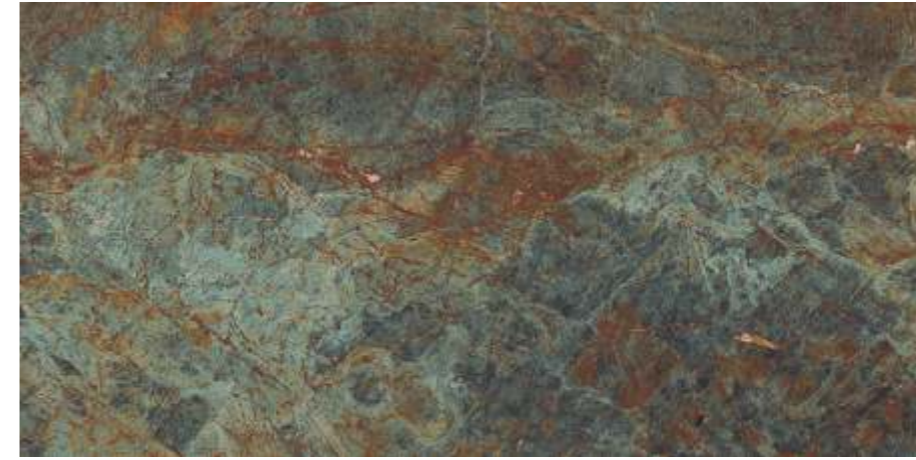

MOSAICS

60X120

SPRING

MARBLE

SPRING

60x120x0.9

30x120x0.9

Body colour	Color body
Area of use	Exterior&Interior Wall&Floor
Faces	6
Finish	Full lappato
Differences among pieces from the same production	V2