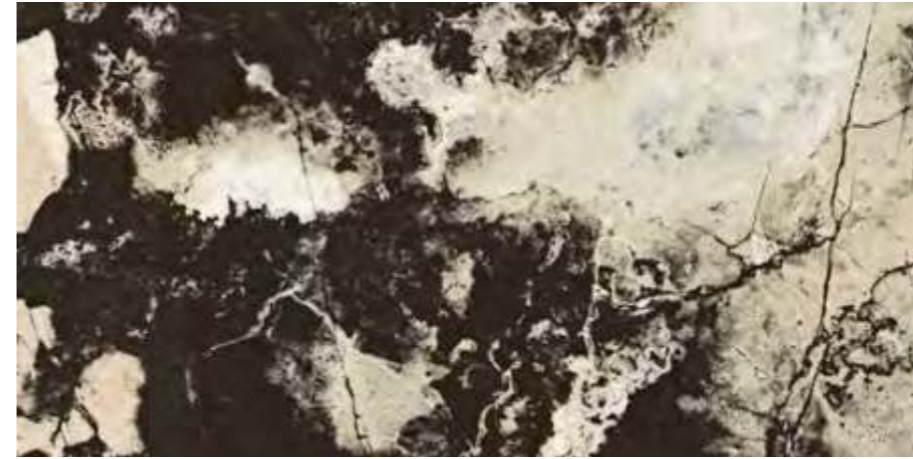

FENOMEN

MARBLE

FENOMEN

Body colour	White body
Area of use	Exterior&Interior Wall&Floor
Faces	6
Finish	Full lappato
Differences among pieces from the same production	V3

Frost resistant

Rectified

Inkjet

MOSAICS