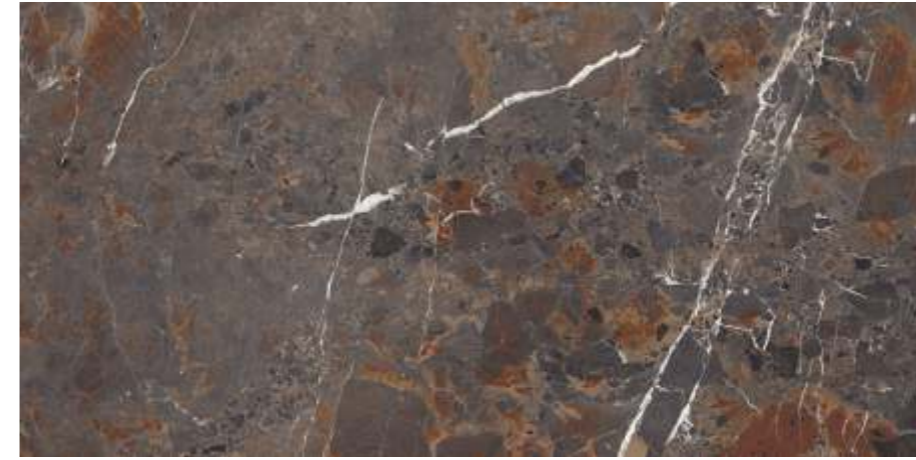

MOSAICS

60X120

LENA

MARBLE

LENA

60x120x0.9

30x120x0.9

Body colour	Color body
Area of use	Exterior&Interior Wall&Floor
Faces	6
Finish	Full lappato
Differences among pieces from the same production	V2