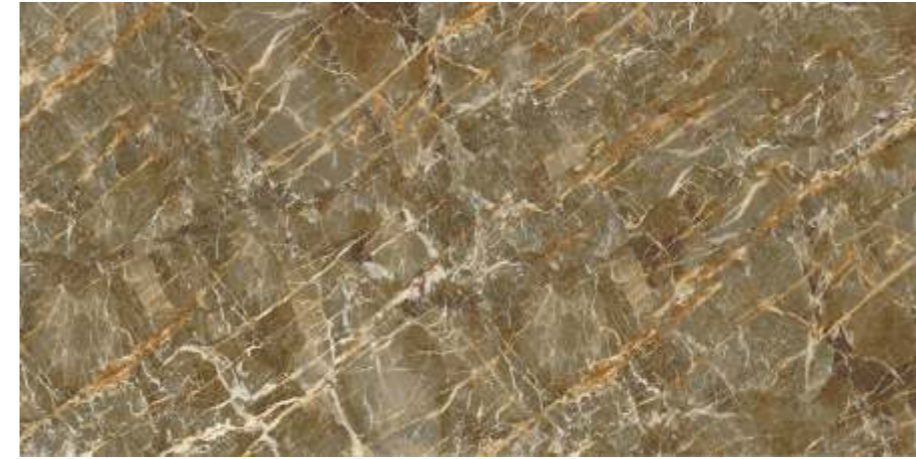

Herringbone

Muretto

10 x 10

MOSAICS

BROWN 60X120

TROPE

MARBLE

TROPE