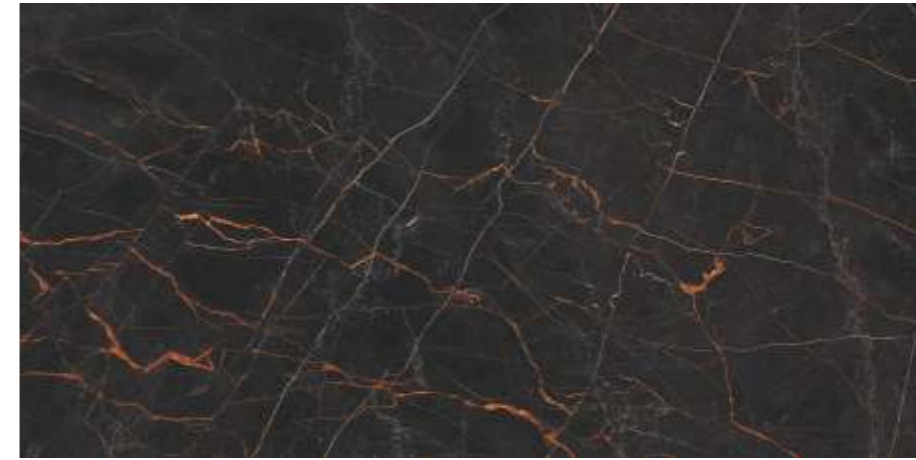

MOSAICS

60X120

FUEGO

MARBLE

FUEGO

60x120x0.9

30x120x0.9

Body colour	Color body
Area of use	Exterior&Interior Wall&Floor
Faces	6
Finish	Full lappato
Differences among pieces from the same production	V2