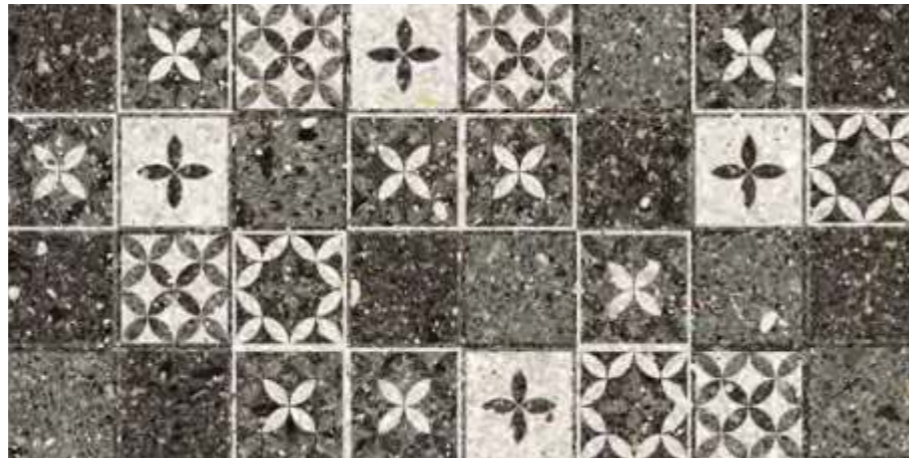

ALONE DECOR

Body colour	White body
Area of use	Exterior&Interior Wall&Floor
Faces	3
Finish	Full lappato
Differences among pieces from the same production	V3

Frost resistant

Rectified

Inkjet

60x120x0.65