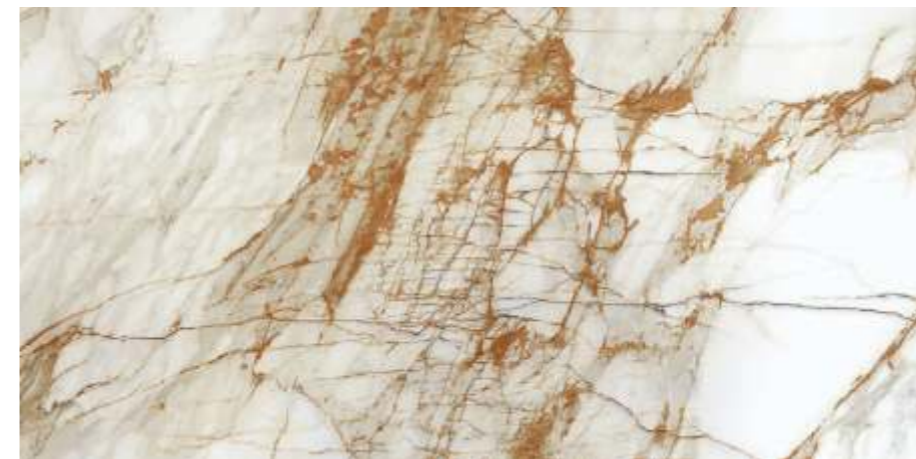

120X120

CALACATTA GOLDIE

MARBLE

CALACATTA GOLDIE

120x120x0.9

60x120x0.9

Body colour	White body
Area of use	Exterior&Interior Wall&Floor
Faces	4
Finish	Full lappato
Differences among pieces from the same production	V3