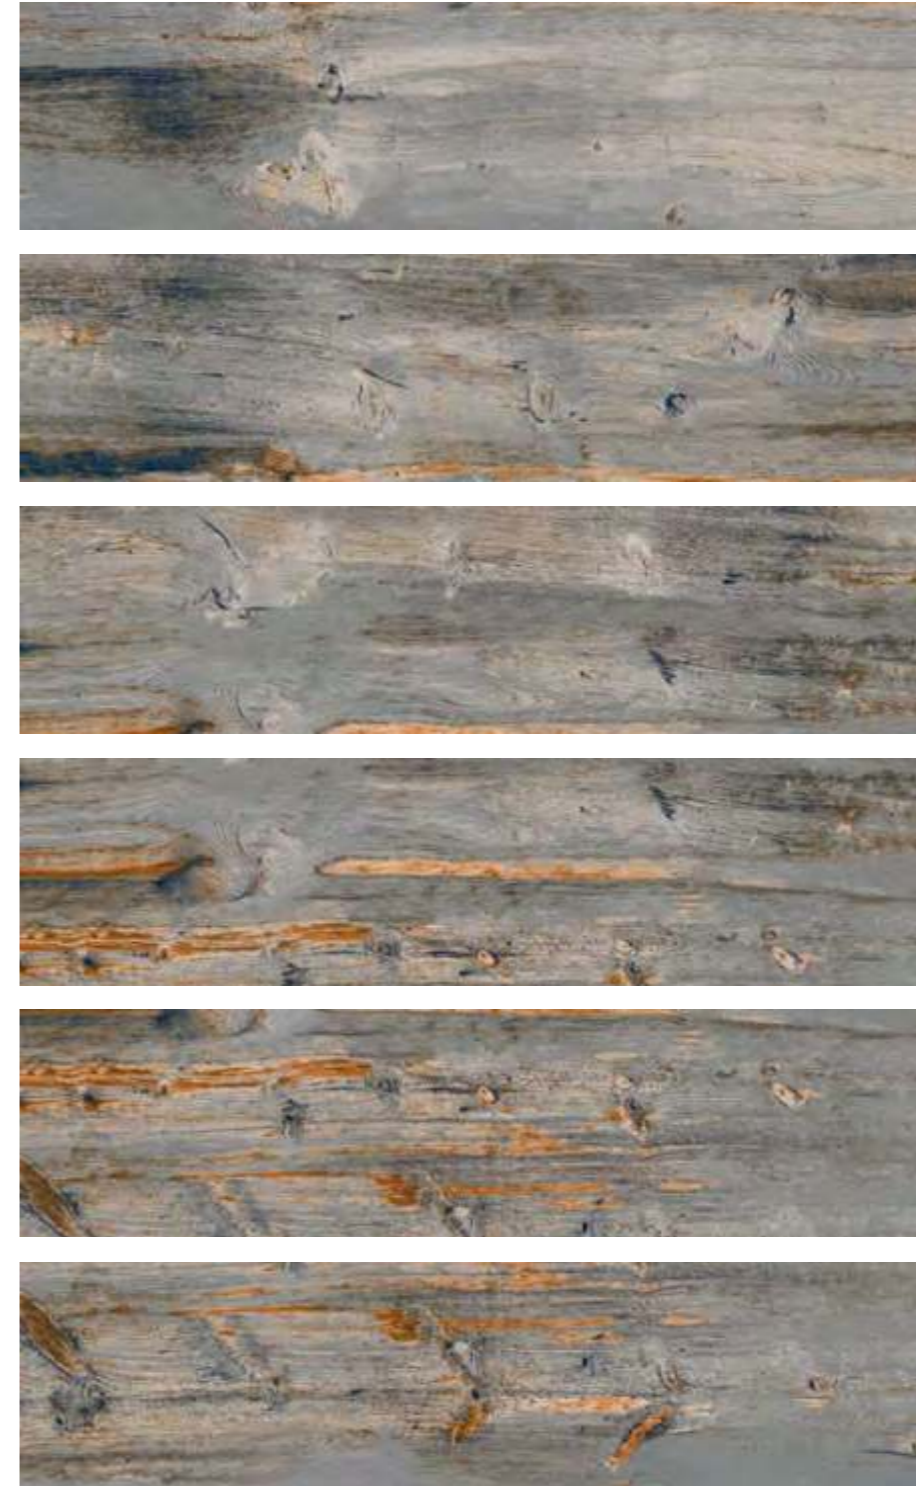

MARINE

WOOD
MARINE

Body colour	Colour body
Area of use	Exterior&Interior Wall&Floor
Faces	8
Finish	Matt
Differences among pieces from the same production	V3

Frost resistant

Rectified

Inkjet

30x120x0.65

PEI 4
R9

Herringbone

Muretto

10 x 10

MOSAICS