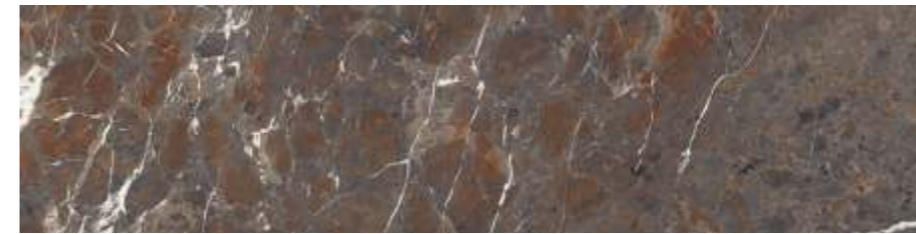

MOSAICS

60X120

LENA

MARBLE

LENA

60x120x0.9

30x120x0.9

Body colour	Color body
Area of use	Exterior&Interior Wall&Floor
Faces	6
Finish	Full lappato
Differences among pieces from the same production	V2