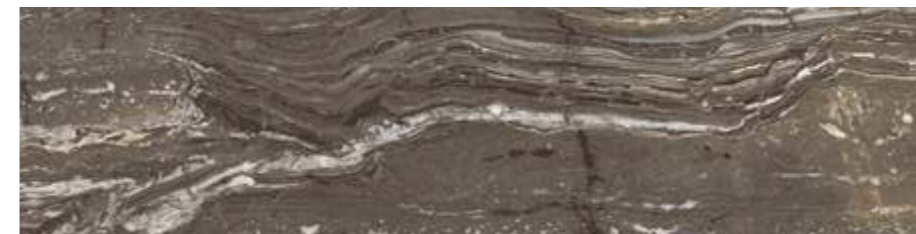

30x120x0.9

Body colour	Color body
Area of use	Exterior&Interior Wall&Floor
Faces	6
Finish	Full lappato
Differences among pieces from the same production	V3

Frost resistant

Rectified

Inkjet

MOSAICS