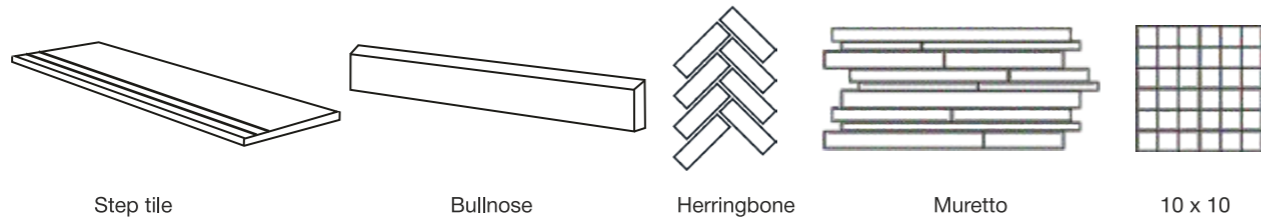

Step tile

Bullnose

Herringbone

Muretto

10 x 10

Body colour	Color body
Area of use	Exterior&Interior Wall&Floor
Faces	6
Finish	Full lappato
Differences among pieces from the same production	V3