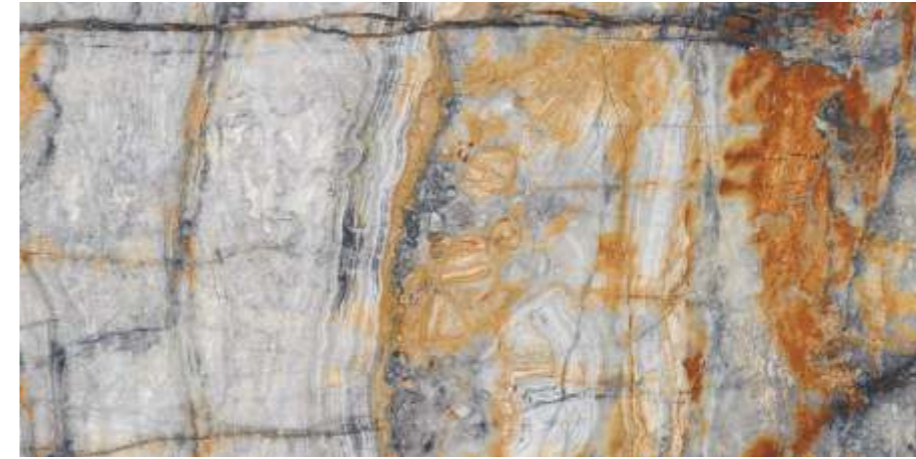

Muretto

10 x 10

MOSAICS

60X120

BLUE JEANS

MARBLE

BLUE JEANS

60x120x0.9