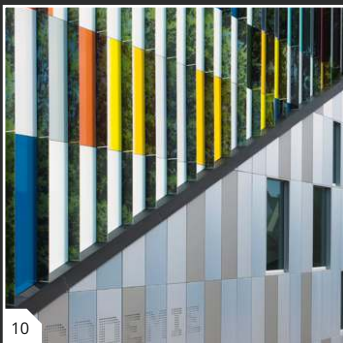

- 1.-Sector Sur health center (Cordoba, Spain). Traffic Red, Yellow 1021, Jet Black, Pure White & Ultramarine Blue
- 2.-IDOM (Bilbao, Spain). Anthracite Grey
- 3.-Krifa (Aarhus, Denmark). Pure White
- 4.-Adelaide University Nursery School (Australia). Holo White Silver, Signal yellow, Sky blue
- 5.-SPM Shoes & Boots (Nieuwkuijk, Holland). Grey Metallic Perforated
- 6.-Housing building (Marsella, France). White
- 7.-Kindergarten El Arco (Logroño, Spain). Red 3020, Signal yellow, Blue 5000
- 8.-Bordeaux football stadium (Bordeaux, France). White
- 9.-Torre Onyx (Logroño, Spain). Multicolour
- 10.-Muziekacademie (Dilbeek, Belgium). Sunrise Silver, Smoke Metallic
- 11.-Cereal Docks (Camisano Vicentino, Italy). BC Green & Green Patina
- 12.-Park 2020 building (Stavanger, Norway). Silver Metallic
- 13.-Sport center (Alicante, Spain). BC Green, Traffic Red, BC Magenta, Orange
- 14.-Hotel Orange (Poland). Orange
- 15.-Marriot Hotel (Portsmouth, UK). Pearl Beige, RAL 1035 and Anthracite Grey RAL 7016