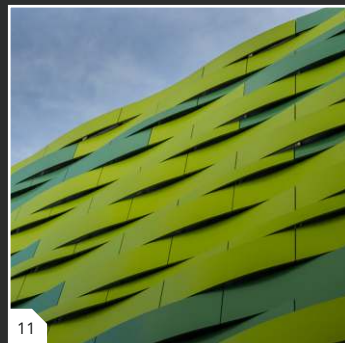

- 1.-Sector Sur health center (Cordoba, Spain). Traffic Red, Yellow 1021, Jet Black, Pure White & Ultramarine Blue
- 2.-IDOM (Bilbao, Spain). Anthracite Grey
- 3.-Krifa (Aarhus, Denmark). Pure White
- 4.-Adelaide University Nursery School (Australia). Holo White Silver, Signal yellow, Sky blue
- 5.-SPM Shoes & Boots (Nieuwkuijk, Holland). Grey Metallic Perforated
- 6.-Housing building (Marsella, France). White
- 7.-Kindergarten El Arco (Logroño, Spain). Red 3020, Signal yellow, Blue 5000
- 8.-Bordeaux football stadium (Bordeaux, France). White
- 9.-Torre Onyx (Logroño, Spain). Multicolour
- 10.-Muziekacademie (Dilbeek, Belgium). Sunrise Silver, Smoke Metallic
- 11.-Cereal Docks (Camisano Vicentino, Italy). BC Green & Green Patina
- 12.-Park 2020 building (Stavanger, Norway). Silver Metallic
- 13.-Sport center (Alicante, Spain). BC Green, Traffic Red, BC Magenta, Orange
- 14.-Hotel Orange (Poland). Orange
- 15.-Marriot Hotel (Portsmouth, UK). Pearl Beige, RAL 1035 and Anthracite Grey RAL 7016