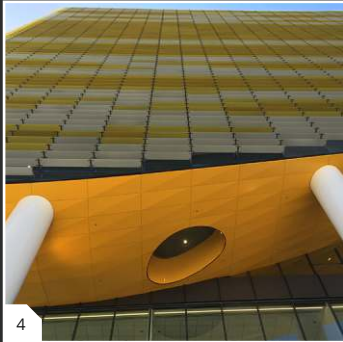

- 1.-Sector Sur health center (Cordoba, Spain). Traffic Red, Yellow 1021, Jet Black, Pure White & Ultramarine Blue
- 2.-IDOM (Bilbao, Spain). Anthracite Grey
- 3.-Krifa (Aarhus, Denmark). Pure White
- 4.-Adelaide University Nursery School (Australia). Holo White Silver, Signal yellow, Sky blue
- 5.-SPM Shoes & Boots (Nieuwkuijk, Holland). Grey Metallic Perforated
- 6.-Housing building (Marsella, France). White
- 7.-Kindergarten El Arco (Logroño, Spain). Red 3020, Signal yellow, Blue 5000
- 8.-Bordeaux football stadium (Bordeaux, France). White
- 9.-Torre Onyx (Logroño, Spain). Multicolour
- 10.-Muziekacademie (Dilbeek, Belgium). Sunrise Silver, Smoke Metallic
- 11.-Cereal Docks (Camisano Vicentino, Italy). BC Green & Green Patina
- 12.-Park 2020 building (Stavanger, Norway). Silver Metallic
- 13.-Sport center (Alicante, Spain). BC Green, Traffic Red, BC Magenta, Orange
- 14.-Hotel Orange (Poland). Orange
- 15.-Marriot Hotel (Portsmouth, UK). Pearl Beige, RAL 1035 and Anthracite Grey RAL 7016